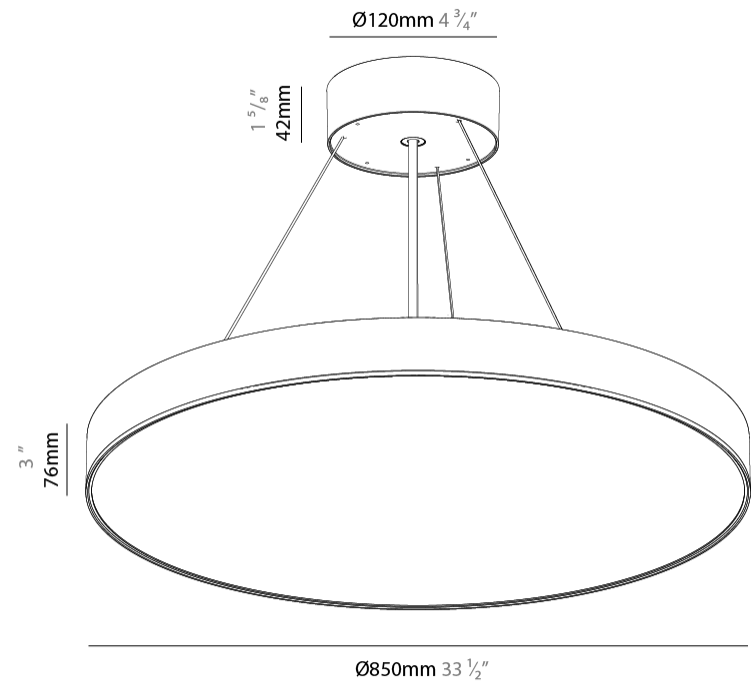

GENERAL

Series: Sign EVO
Partner: Prolicht
Division: Architectural
Installation: Suspension
Product Type: Pendant
Mounting Location: Ceiling
Light Distribution: Direct

PHYSICAL

Shape: Round
Diameter (mm): 850
Diameter (in): 33 7/16
Height (mm): 82
Height (in): 3 1/4
Weight (kg): 8.8
Diffuser: PMMA - Opal / Microprism / Clear Microprism
Fixture Finish: SSR / BKV / CWI / CRY / HAB / UFT / ITA / RUA / FTG / MYG / LOD / PUS / FRO / FUP / KIA / POP / BLS / SPG / MEY / GOH / CHC / COM / ABZ / JAG / OBR / MOS / ROR
Fixture Material: PMMA / Extruded Aluminum / Steel
Cable Details: 2000mm or 6000mm Transparent Cable

ELECTRICAL

Lamp Type: LED (Zhaga Standard)
Input Wattage (W): 96
Total Output Wattage (W): 82.4
Dimming: Tri-Mode (Non-Dimming and Phase Dimming (120Vac only) and 0-10V Dimming)
Driver Included: Yes
Driver Location: Integrated
Driver Type: Constant Current - Universal
Driver Class: Class 2
Input Voltage (V): 120
Constant Current (mA): 700mA
Upon Request: MATTER Dimming / DALI Dimming (Remote)

LED

Color Temperature (°K): 2700 / 3000 / 3500 / 4000
Max. Delivered Lumen (lm): Max 14543
Nominal Lumen (lm): Max 16157
CRI: >90 CRI
Lamp Life (hrs): 50000

OPTICAL

RATINGS AND CERTIFICATIONS

Certified By: Certified for North American Standards
IP rating: IP40