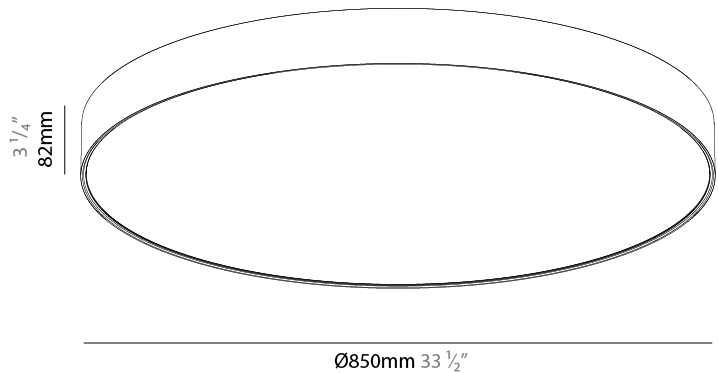

1. To build a product code in our configurator select the specify button on the base model # product page
2. To build a manual product code on this datasheet choose from the options listed below in blue font and add the suffix to the base model #

GENERAL

Series: Sign EVO
Partner: Prolicht
Division: Architectural
Installation: Surface
Product Type: Ceiling Surface
Mounting Location: Ceiling
Light Distribution: Direct

PHYSICAL

Shape: Round
Diameter (mm): 850
Diameter (in): 33 ⁷/₁₆
Height (mm): 82
Height (in): 3 ¹/₄
Weight (kg): 8.8
Diffuser: PMMA - Opal / Microprism / Clear Microprism
Fixture Finish: SSR / BKV / CWI / CRY / HAB / UFT / ITA / RUA / FTG / MYG / LOD / PUS / FRO / FUP / KIA / POP / BLS / SPG / MEY / GOH / CHC / COM / ABZ / JAG / OBR / MOS / ROR
Fixture Material: PMMA / Extruded Aluminum / Steel

ELECTRICAL

Lamp Type: LED (Zhaga Standard)
Input Wattage (W): 96
Total Output Wattage (W): 82.4
Dimming: Tri-Mode (Non-Dimming and Phase Dimming (120Vac only) and 0-10V Dimming)
Driver Included: Yes
Driver Location: Integrated
Driver Type: Constant Current - Universal
Driver Class: Class 2
Input Voltage (V): 120
Upon Request: DALI Dimming / MATTER Dimming

LED

Color Temperature (°K): 2700 / 3000 / 3500 / 4000
Max. Delivered Lumen (lm): Max 14543
Nominal Lumen (lm): Max 16157
CRI: >90 CRI
Lamp Life (hrs): 50000

OPTICAL

RATINGS AND CERTIFICATIONS

Certified By: Certified for North American Standards
IP rating: IP40
Glare Rating: ≤ 19